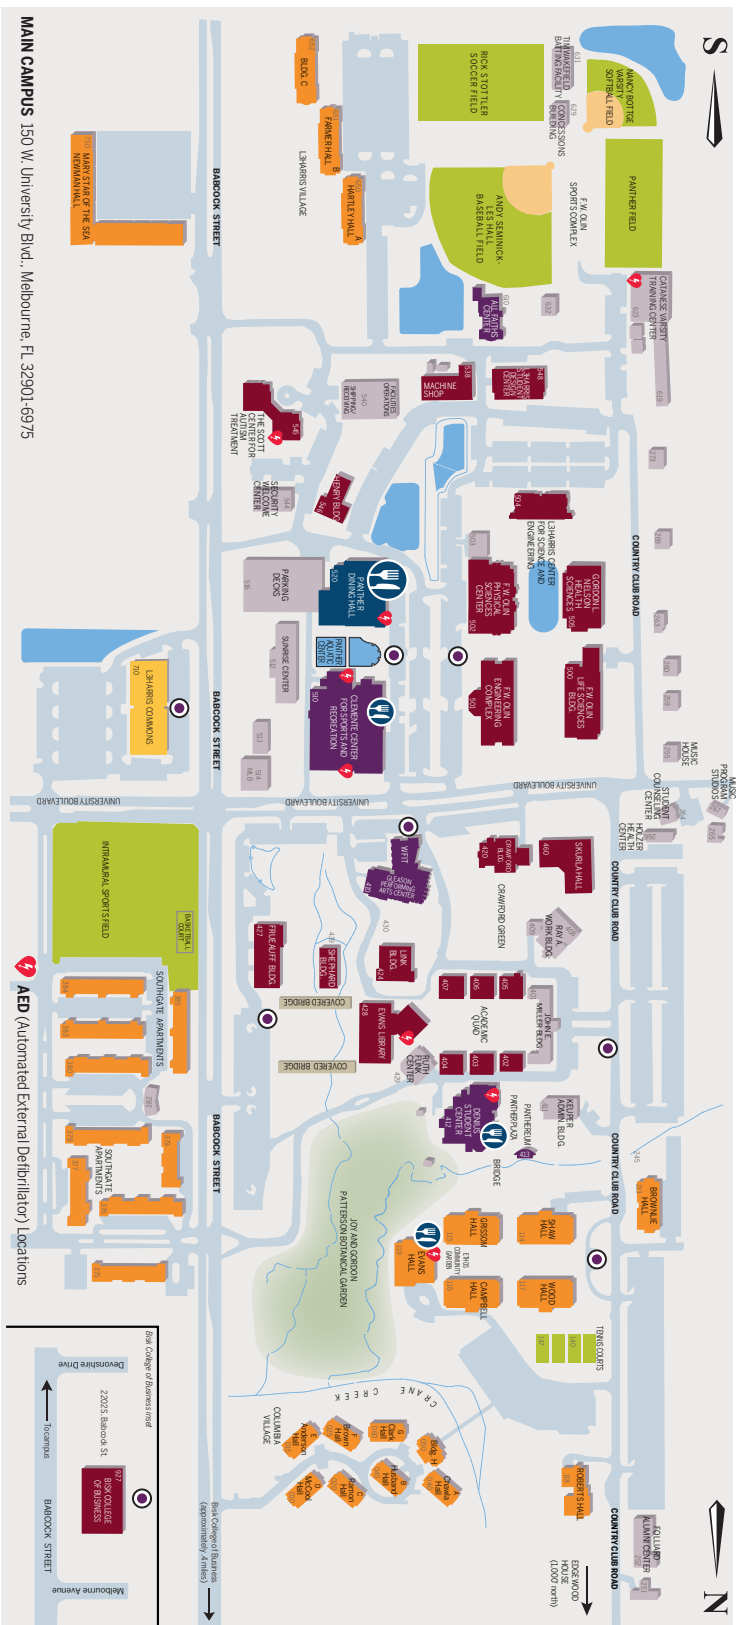

Guest Map

For more detail about campus locations, visit floridatech.edu/map.

- Orange ..... Student housing
- Crimson ..... Academic buildings
- Purple ..... Student life
- 🍴 Dining locations
- Trolley stop

▶ **SOUTH to:** **Larsen Motorsports**
2495 Palm Bay Road NE, Palm Bay, FL 32905

From campus, take Babcock Street south approximately 2 miles, turn left (east) onto Palm Bay Road. Continue on Palm Bay Road approximately 1.5 miles. The entrance to Larsen Motorsports will be on the left (north) side of the road, just before the intersection of R.J. Conlan Boulevard.

Please use the QR code to register for campus tours.

▶ **NORTH to:** **FIT Aviation & Emil Buehler Center for Aviation Training and Research**
801 Harry Goode Way, Melbourne, FL 32901

From campus, take Babcock Street north approximately 1 mile, turn left (west) onto Hiscias Boulevard. Turn right (south) on Woody Burke Drive. Continue straight through the intersection at NASA Boulevard. Turn left (west) on Grumman Place, then right (north) on Tower Access Road. The parking lot for FIT Aviation will be on the right.

Panther Family Connection

Your one-stop shop for:

- Access to important campus news and deadlines
- Personalized newsletters on your schedule
- Announcements via email
- Sharing of updates with friends and family

Scan the QR code or visit fit.campusesp.com to register for a new platform that will help you stay involved and informed with your student and Florida Tech!